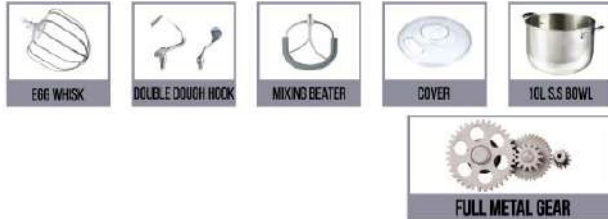

CE
ROHS

MK-6041 7L XL BOWL

MULTIFUNCTION STAND MIXER

1300 WATT *Premium Series*

- Powerful Professional 1300 W Motor.
- Full Metal Gear system (Heavy Duty & Perfect Mixing).
- More than 14 functions.
- 7.0 L large brushed stainless steel bowl.
- Planetary mixing action.
- Metal Framework inside.
- 8 Speed settings (with Pulse control).
- Ball bearing used & Removable S.S Bowl.
- Easy to operate and to clean.
- Transparent splash cover.
- 3 Types of standard attachments for mixing.
- Skid-resistant feet.
- Double extra strong arm lock.

CE
ROHS

MK-6043

STAND MIXER 10L XXL BOWL

1500 WATT *Premium Series*

- Powerful Professional 1500 W Motor.
- Full Metal Gear system (Heavy Duty & Perfect Mixing).
- Full Die-cast aluminium housing.
- Extra-large 10 litre stainless steel bowl with 2 handles for max. 7.5 kg dough preparation.
- Special Double Kneading Hook.
- Planetary mixing action.
- 3 Types of standard attachments for mixing.
- Transparent splash cover (PBA free).
- Electronic Timer Function & Soft start for slow mixing.
- 8 Speed settings (with Pulse control).
- Removable Stainless Steel Bowl.
- Easy to operate and to clean.
- Double extra strong arm lock.
- LCD Display.
- Ball bearing used.
- Skid-resistant feet.
- Overload Protection.